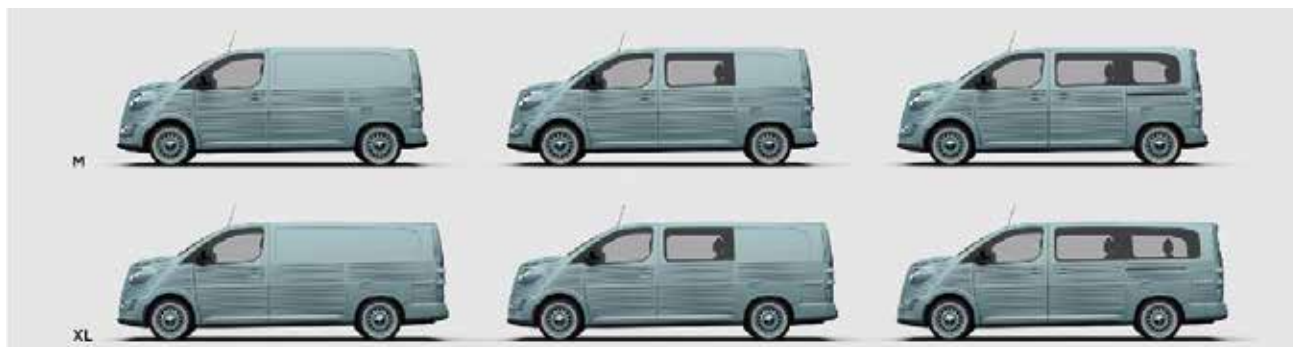

PRICE LIST TYPE HG February 2024

**COMPLETE VEHICLE**  
 new Citroën Jumpy/SpaceTourer vehicle  
 conversion to HG and assembly included

TYPE HG	Motorisation Trucks N1	Fiscal scope	DIMENSIONS (length)	
			M (4,95 m)	XL (5,30 m)
PANELVAN (Jumpy CLUB)	2.0 Blue HDi 140	935/1.260 t	€ 47.460 + VAT	€ 48.920 + VAT
	2.0 Blue HDi 140 S&S EAT8**	925/1.245 t	€ 49.220 + VAT	€ 50.680 + VAT
	Blue HDi 180 S&S EAT8**	925/1.232 t	€ 50.200 + VAT	€ 51.660 + VAT
e-PANELVAN (e-Jumpy CLUB)	Pacco batteria 49 kWh - 230 km - 136 cv	926/925 kg	€ 58.550 + VAT	€ 59.500 + VAT
	Pack batterie 75 kw - 330 km - 136 cv	926 kg	€ 63.830 + VAT	€ 64.780 + VAT
CREW CAB VAN (Jumpy double FIX CAB)	2.0 Blue HDi 140	891 kg	€ 50.390 + VAT	€ 51.860 + VAT
CREW CAB VAN (Jumpy double MOBILE CAB)	2.0 Blue HDi 140	1.138 kg	€ 50.880 + VAT	€ 52.350 + VAT
PASSENGER VAN (Spacetourer BUSINESS)	BlueHDi 180 S&S EAT8	-	€ 51.390 + VAT	€ 52.180 + VAT
PASSENGER VAN (Spacetourer BUSINESS LOUNGE)	BlueHDi 180 S&S EAT8	-	€ 57.180 + VAT	€ 57.960 + VAT

OPTIONAL CODE	DESCRIZIONE	TYPE HG PANELVAN (CLUB)	TYPE HG e-PANELVAN (CLUB)	CREW CAB VAN FIX	CREW CAB VAN MOBILE	PRICE VAT excluded €
LIGHTS	Pallas version double round rear lights	●	●	●	●	€ 900 + VAT
	Polysoidal front lights	●	●	●	●	€ 1.200 + VAT
APERTURA LATERALE	Overhead door (with certification for Italy) Dimensions (cm) : 140X80	○	○	-	-	€ 3.800 + VAT
	Open-Air Opening (opening on the side and roof of the vehicle)	○	○	-	-	€ 8.600 + VAT